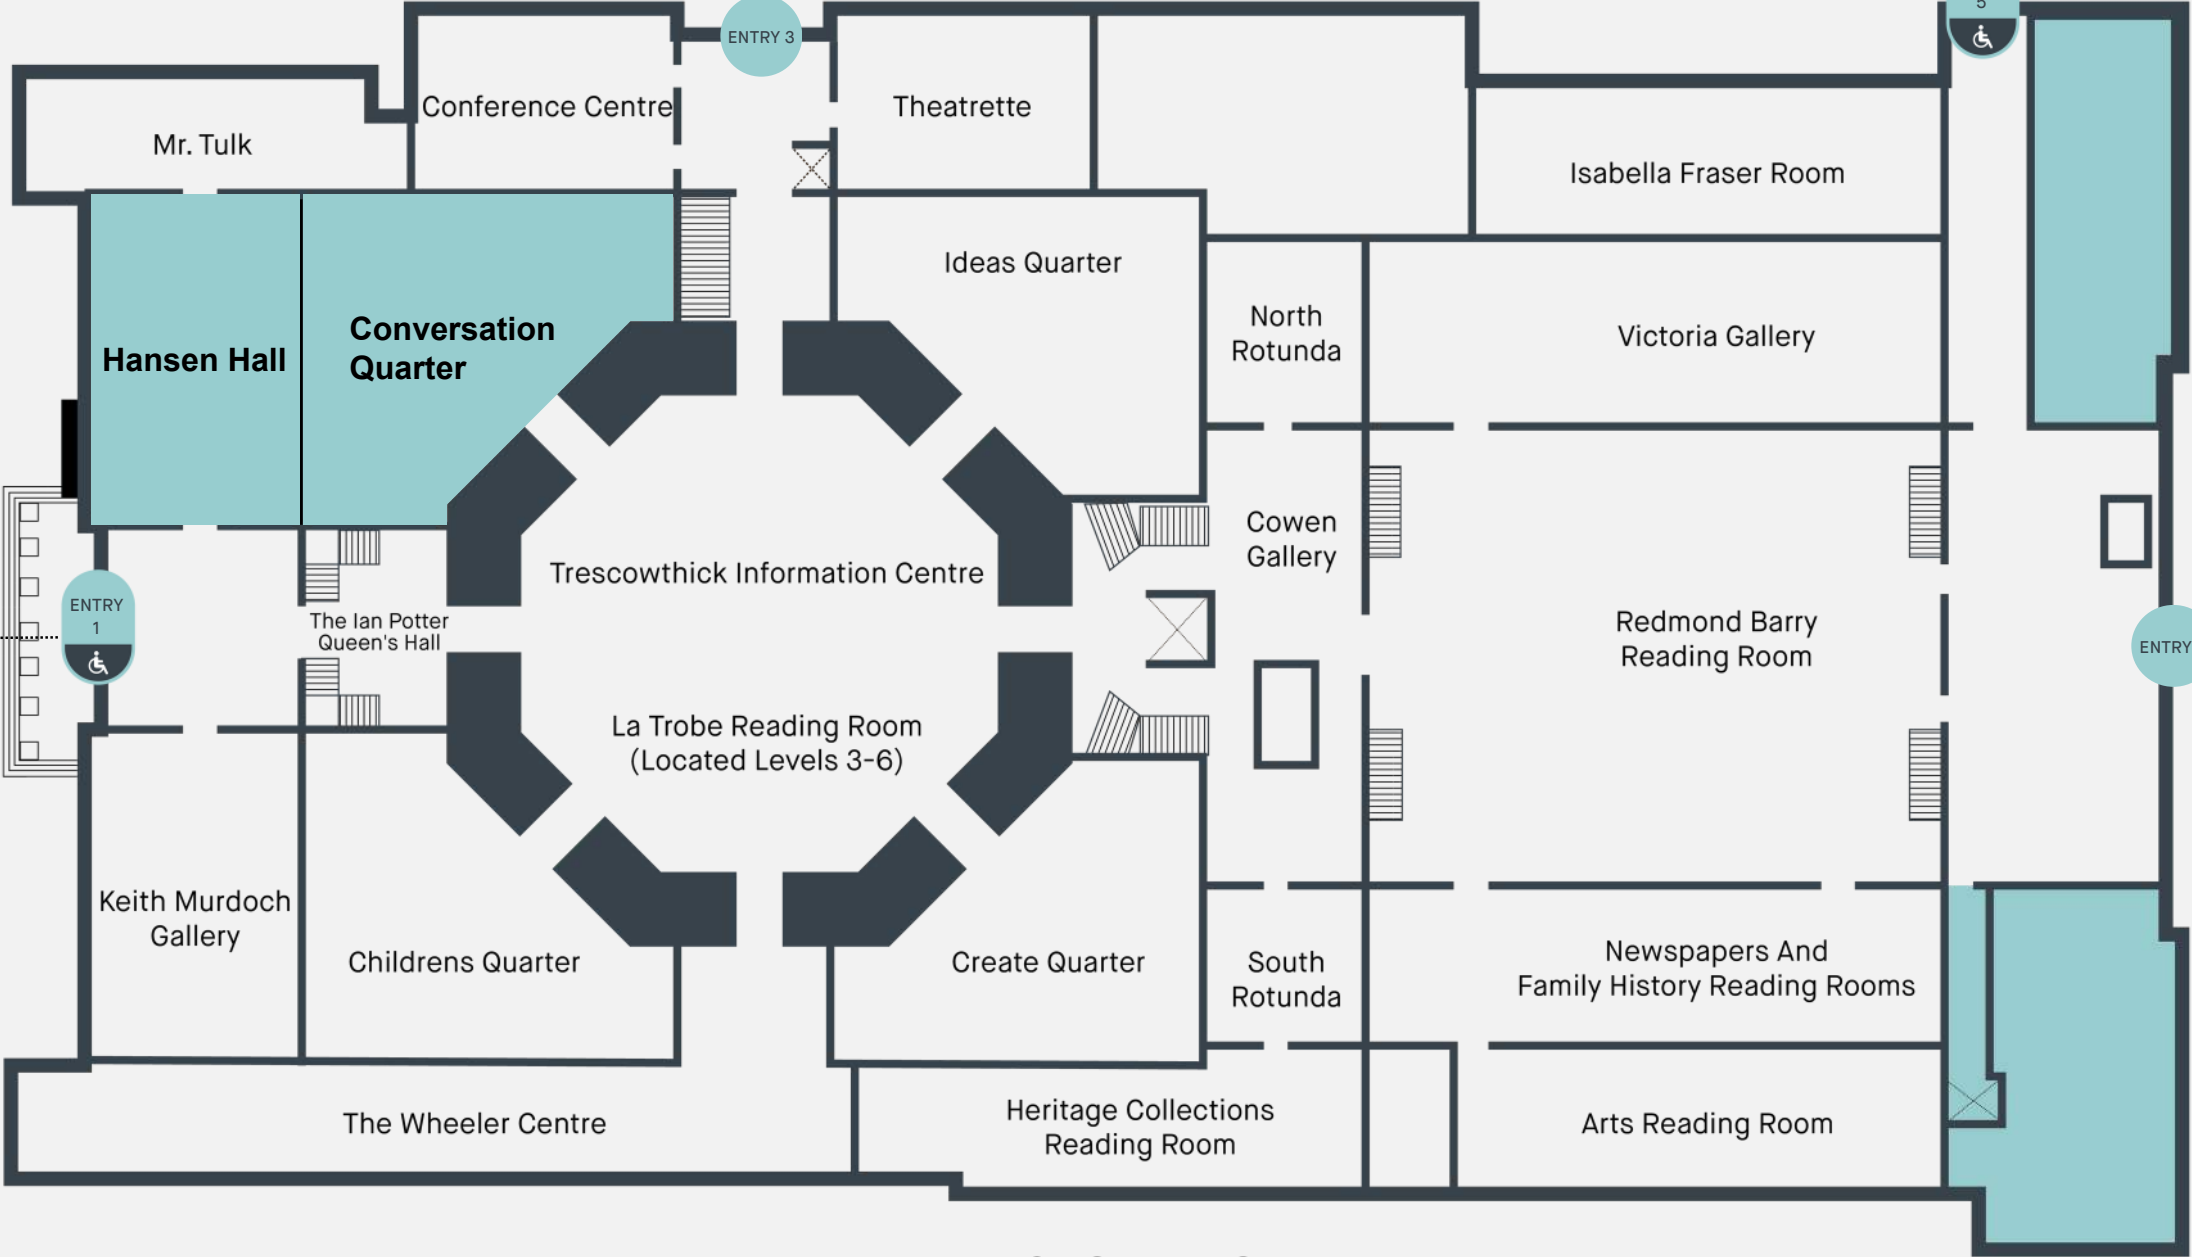

LA TROBE STREET

ENTRY 5
♿

328 SWANSTON STREET

285 RUSSELL STREET

LITTLE LONSDALE STREET

Entry 1
 State Library Victoria
 328 Swanston Street
 Melbourne, Victoria 3000

ENTRY FOR
 CONVERSATION
 QUARTER